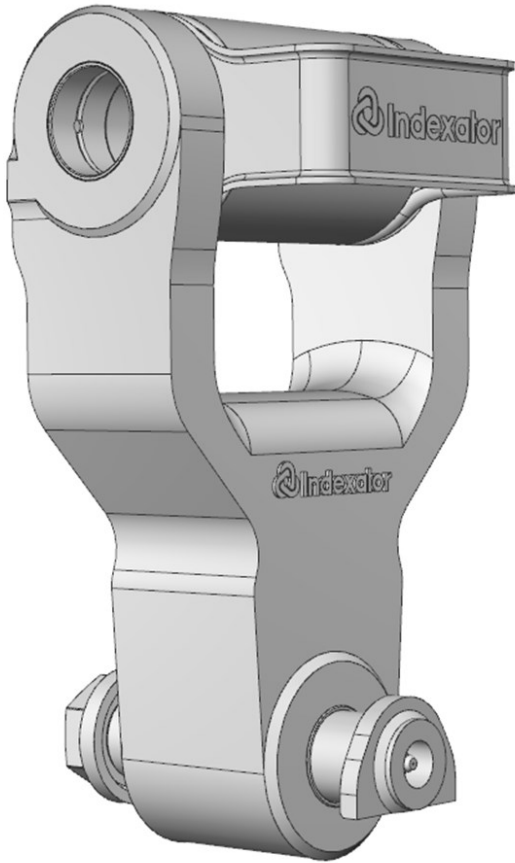

Link 80-184

Part No.: 5016402

- Protected Hose Routing

A:	B:	C:	G:	H:
80 mm	Ø35 mm	Ø40 mm	184 mm	240 mm

15 kg

Max

100 kN

For further technical information relating to integration, please contact rotator@indexator.com