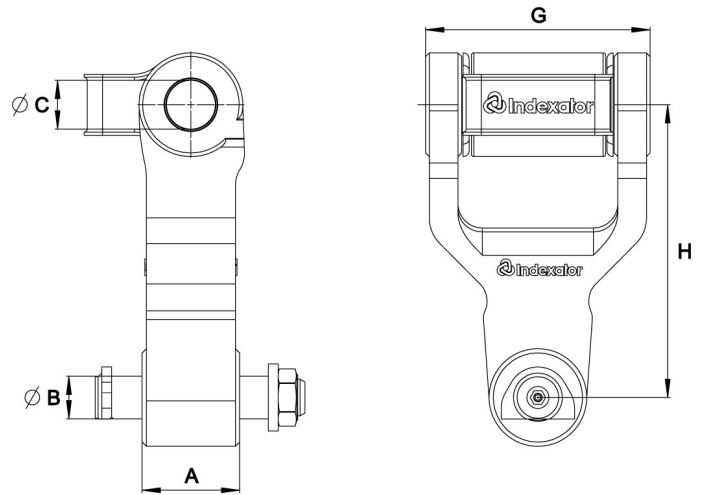

Link 80-184

Part No.: 5016402

- Protected Hose Routing

A:	B:	C:	G:	H:
80 mm	Ø35 mm	Ø40 mm	184 mm	240 mm

15 kg

Max

100 kN

For further technical information relating to integration, please contact rotator@indexator.com